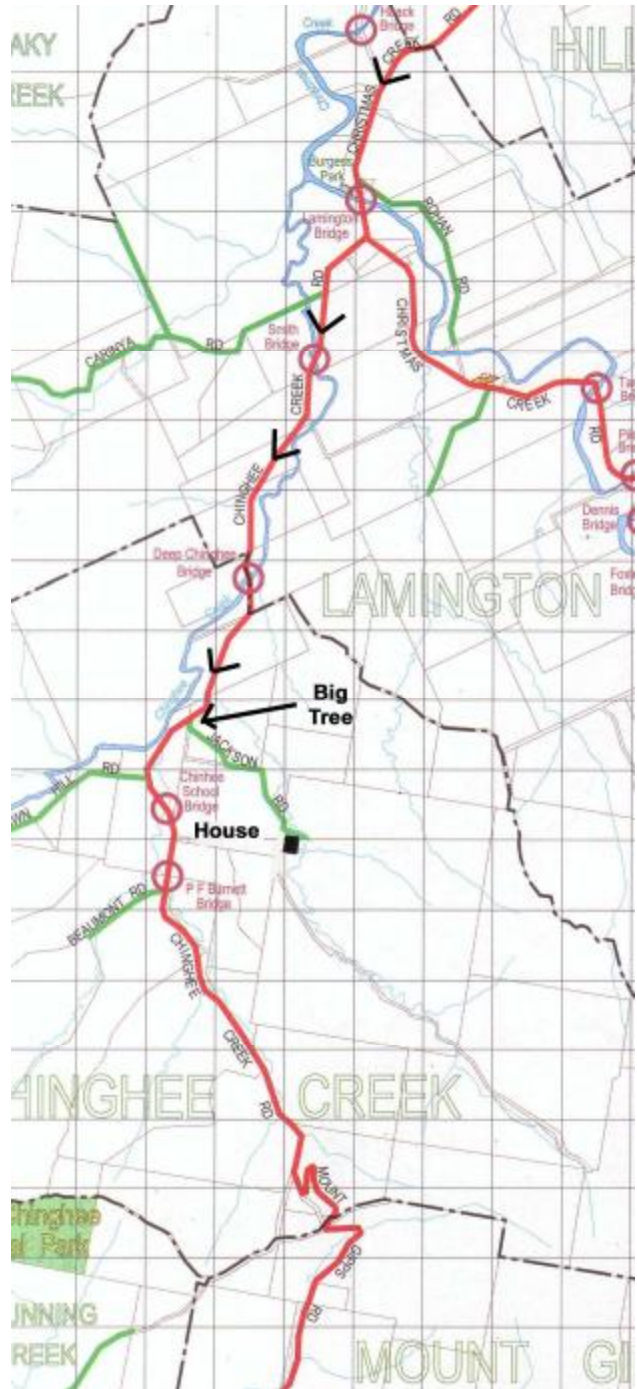

Directions to Coventina Cattle Property

128 Jackson Road, Chinghee Creek, Qld 4285
Ph: 07 5544 8266

Map A

Map B

DIRECTIONS

- 1) Take Beaudesert Road South out of Brisbane – becomes Mt Lindesay Highway
- 2) Continue on Mt Lindesay Highway through to Beaudesert.
- 3) Turn Right at the Traffic lights in Beaudesert, to take the Rathdowny Road.
- 4) After Laravale, go straight ahead to take the Christmas Creek Road. The Highway veers right. Follow Christmas Creek Rd. Turn right into Chinghee Creek Rd.
- 5) After Hillers Crossing, turn left into Jackson Rd.
- 6) Follow gravel track, cross the grid and the house is on the right.